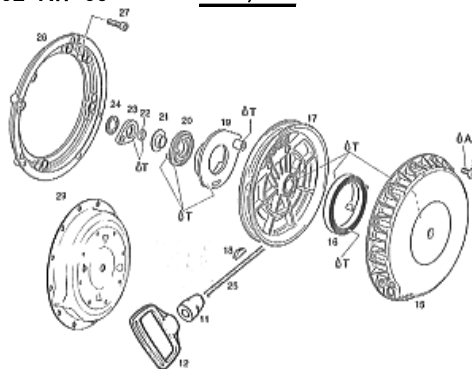

Ref.	Part #	Description.....	582-99**
11,12,15-25	887-445	Rewind Starter Assy.....	1
11,12,15-26	887-446	Rewind Starter Assy.....	1
15	811-400	Starter Housing.....	1
16	939-110	Rewind Spring.....	1
17	852-285	Rope Sheave.....	1
18	852-070	Key Clamp.....	1
19	852-290	Pawl.....	1
20	852-303	Pawl Lock.....	1
21	847-925	Step Collar.....	1
22	250-400	O-Ring 12x3,5.....	1
23	852-520	Lock Lever.....	1
24	845-560	Locking Element.....	1
25	#14803	Rope, Sold by the foot .. 10'	1
26	810-865	Connecting Flange.....	1
27	241-231	Allen Screw M6x1 6.....	1
28	640-231	Taplite Screw 6x16.....	1
29	810-380	Ignition Cover.....	1

source: starter