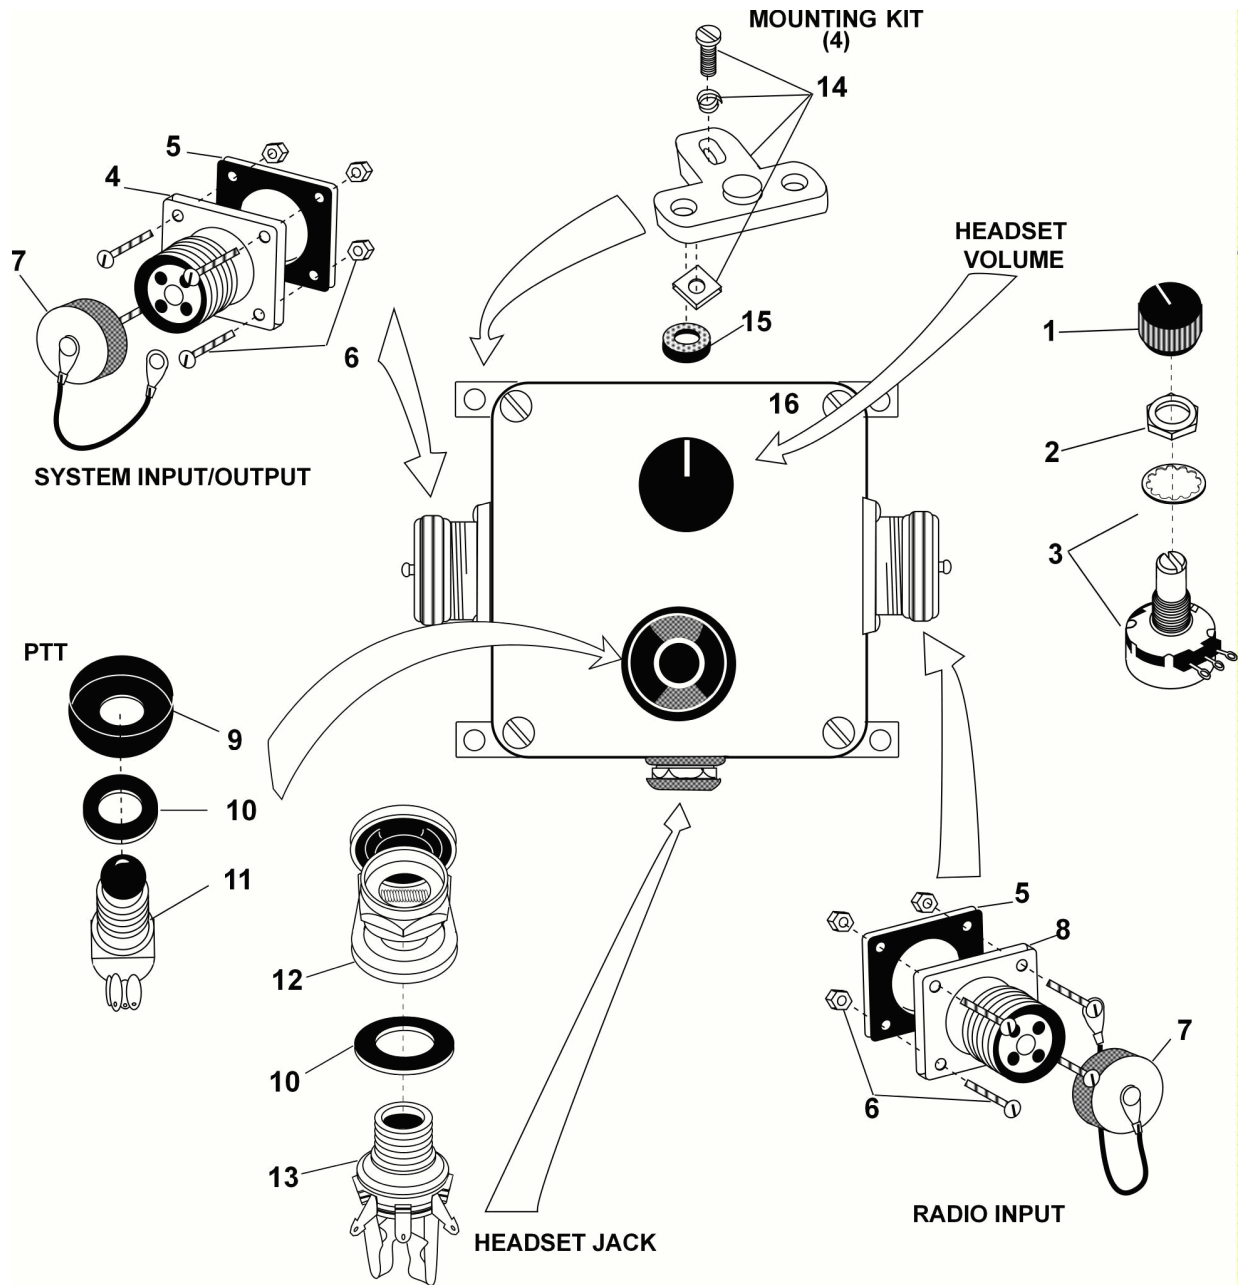

**PARTS LIST**  
**MODEL U3811**

No.	Description	Part No.
1	Knob	09347P-15
2	Shaft Seal Nut	13145P-05
3	Volume Control	09349P-30
4	Connector (4 socket)	00084M-04
5	Gasket	13176P-03
6	Screws and Nuts (4 ea.)	18900G-01
7	Cap (and nylon cord)	13238P-01
8	Connector (6 socket)	00084M-05

No.	Description	Part No.
9	Push Button Guard	26553P-01
10	Neoprene Washer (10/pk)	18900G-39
11	Push-To-Talk Switch	09851P-28
12	Jack Cover (with nut)	09518P-04
13	Headset Jack	09228P-03
14	Mounting Kit	09865P-03
15	Grommet (4 ea.)	18900G-08
16	Box	26497P-10